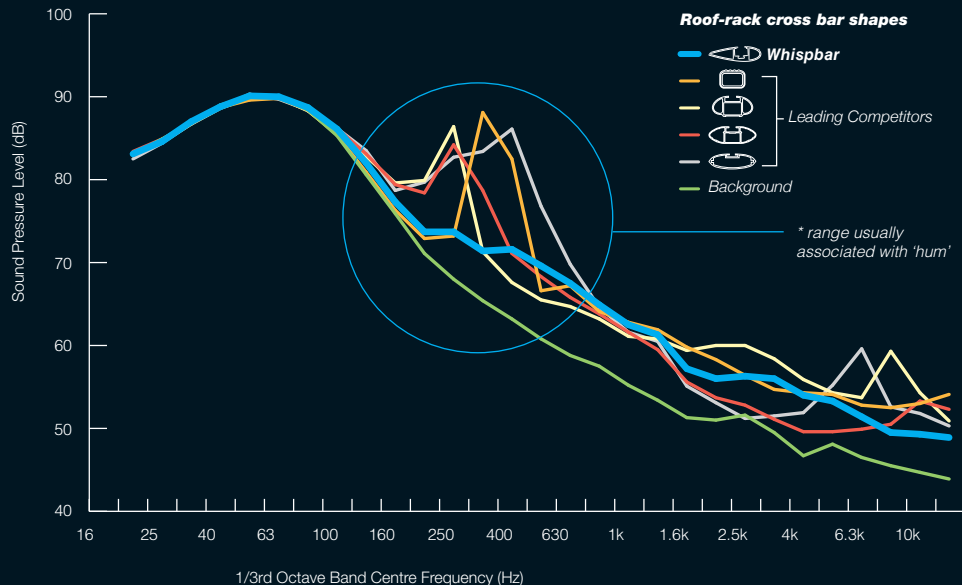

WING-SHAPED BAR REDUCES WIND NOISE AND DRAG

WHISPBAR THROUGH BAR MODEL

QUIETLY SAVES FUEL

WIND NOISE TESTING COMPARISON AUTOMOTIVE ROOF-RACK BARS AT 108 KM/H

Whispbar is the first roof rack to feature, an innovative noise reducing technology that significantly reduces the noise caused by air flowing over a roof rack. The wing shaped design prevents the generation of the annoying hum usually associated with roof racks, making Whispbar whisper quiet. The aerodynamic shape also reduces wind drag – proprietary testing on unloaded crossbar sections show the Whispbar has 40 to 70% less drag than leading competitors' roof racks; which just quietly, can help save fuel.

See the Prorack Product Guide to select the parts you need.

FLUSH OR THROUGH BAR - YOUR CHOICE!

WHISPBAR THROUGH BAR MODEL

WHISPBAR FLUSH BAR MODEL

CHOICE BAR!

Whispbar is the only roof rack system that lets you select the crossbar style you prefer – either flush or through. The European-style through crossbar extends out over the mounting foot to accommodate wide or larger loads. The flush crossbar is ideal for those looking for a more streamlined, 'factory-fitted' look. It's just one more way Whispbar adapts to your needs.